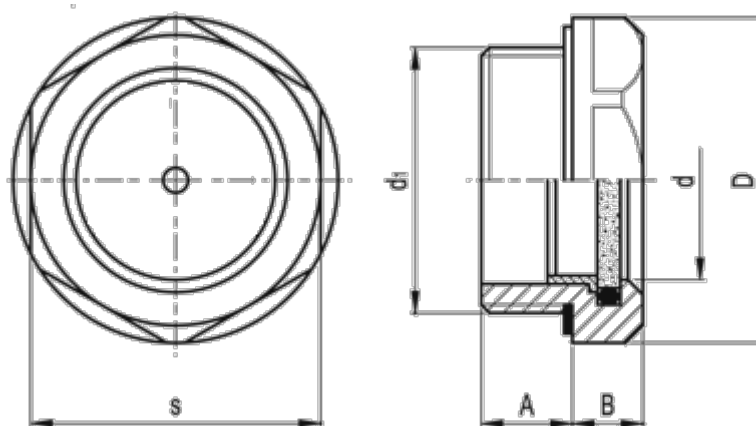

Data Sheet

Article number: 20671528

Description: E+G Oil level indicator
GN 743.2-24-G1-B

Measures

A = 11.0

B = 8.5

D = 40

d = 24